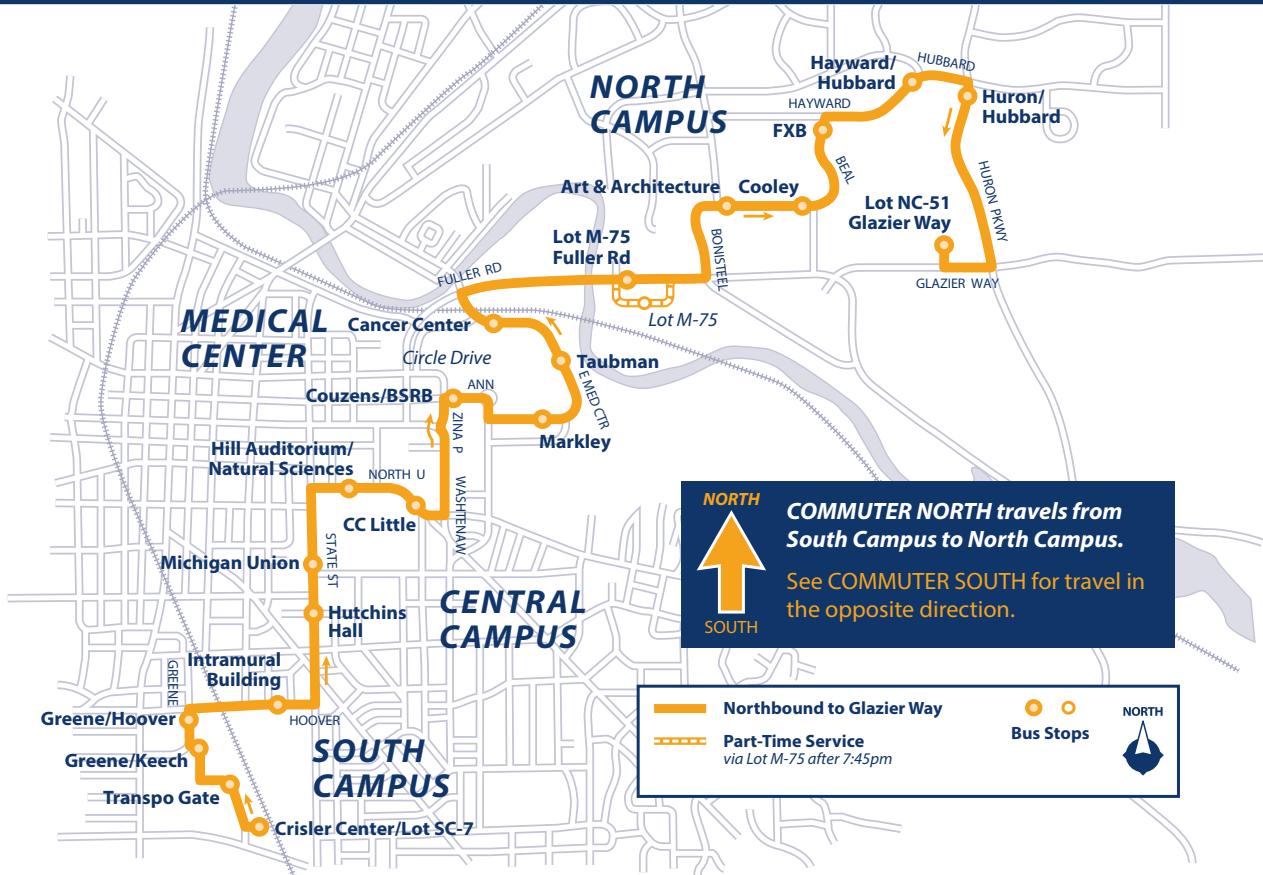

Commuter North

MON-FRI
YEAR-ROUND

Monday-Friday NORTH to Glazier Way

Kipke Dr	CCTC- CC Little	Markley/ Mott	Glazier Way
6:00am	6:10am	**	6:30am
then every 10 minutes until...			
7:50am	8:00am	**	8:20am
then every 11 minutes until...			
6:50pm	7:00pm	**	7:20pm
7:00pm	7:10pm	**	7:30pm
7:15pm	7:25pm	**	7:45pm
7:30pm	7:40pm	**	8:00pm
7:45pm	7:55pm	8:00pm	8:15pm
then every 15 minutes until...			
1:00am	1:10am	1:15am	1:30am

Additional service from Medical Center (Markley) to Glazier Way operates between 6:25am and 7:20pm.

Trips serve Markley/Mott throughout the day. Starting at 8:00pm, buses also observe a timepoint at this stop.

All trips serve Lot M-75 after 7:45pm.

Please see PTS website for additional schedule details.