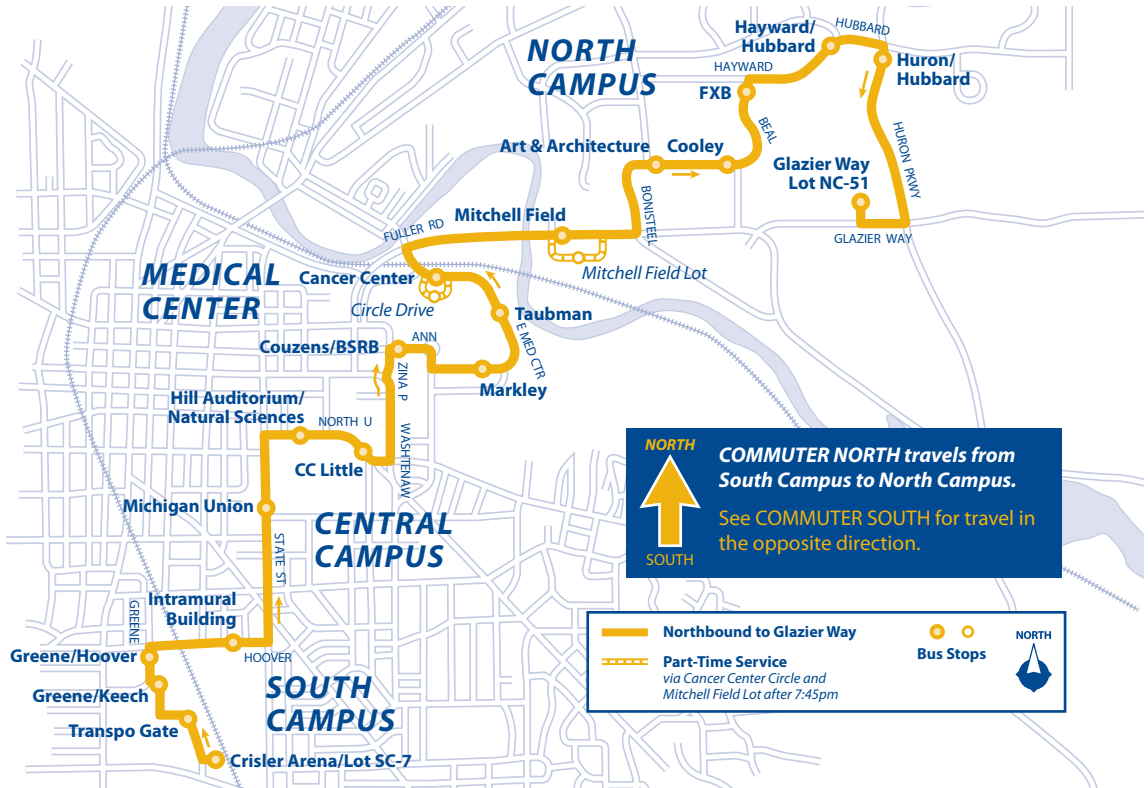

# Commuter North

MON-FRI  
YEAR-ROUND

## Monday-Friday NORTH to Glazier Way

Crisler Arena	CC Little	Markley/Mott	Glazier Way
6:00am	6:10am	**	6:30am
then every 10 minutes until...			
7:00pm	7:10pm	**	7:30pm
7:15pm	7:25pm	**	7:45pm
7:30pm	7:40pm	**	8:00pm
7:45pm	7:55pm	8:00pm	8:15pm
then every 15 minutes until...			
1:00am	1:10am	1:15am	1:30am

\*\* Trips serve Markley/Mott throughout the day. Starting at 8:00pm, buses also observe a timepoint at this stop.

All trips travel via Cancer Center Circle and Mitchell Field Parking Lot after 7:45pm.

Additional service from Medical Center (Markley) to Glazier Way operates between 6:25am and 7:20pm.