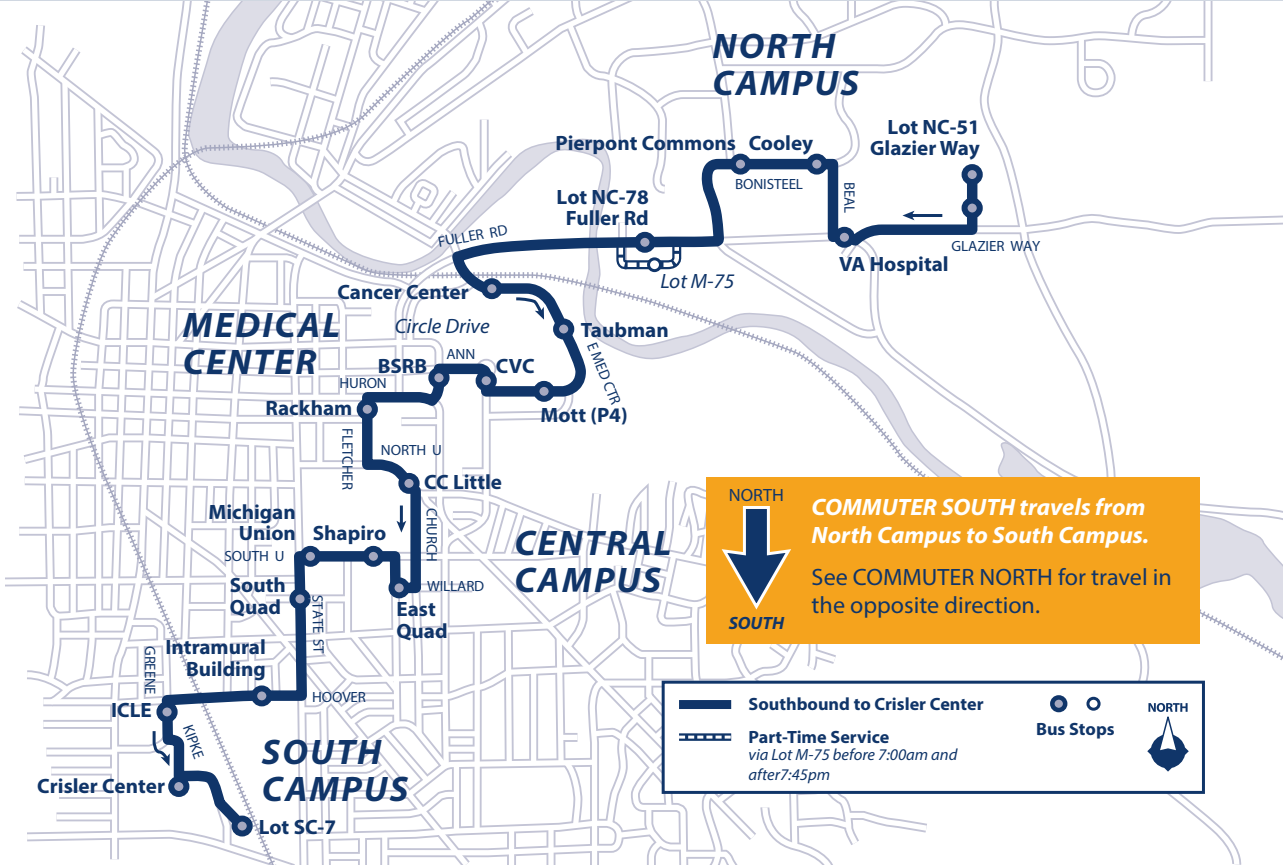

Commuter South

MON-FRI
YEAR-ROUND

NORTH
↓
SOUTH

COMMUTER SOUTH travels from North Campus to South Campus.
See **COMMUTER NORTH** for travel in the opposite direction.

Southbound to Crisler Center

Part-Time Service
via Lot M-75 before 7:00am and after 7:45pm

Bus Stops

NORTH ↑

Monday-Friday
SOUTH to Crisler Arena

Glazier Way	CCTC - CC Little	Kipke Dr
6:30am	6:45am	7:00am
then every 10 minutes until...		
7:50am	8:05am	8:20am
then every 11 minutes until...		
6:50pm	7:05pm	7:20pm
7:00pm	7:10pm	7:30pm
7:10pm	7:25pm	7:40pm
7:20pm	7:40pm	7:50pm
7:30pm	7:55pm	8:00pm
then every 15 minutes until...		
1:00am	1:15am	1:30am

Before 7:00am and after 7:45pm, buses travel via Lot M-75

See **Med Express** route for additional service from Glazier Way to Medical Center destinations.

Please see **PTS** website for additional schedule details.