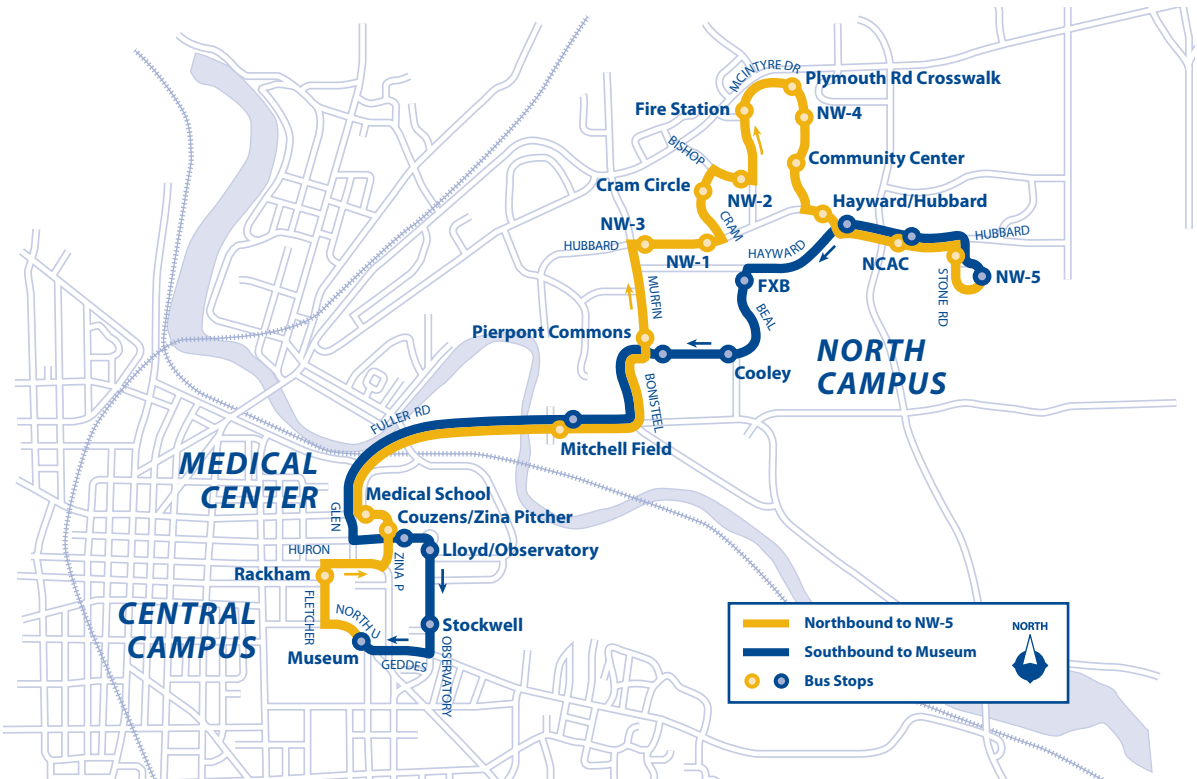

Northwood

EVERY DAY
YEAR-ROUND

Monday-Friday
NORTH to NW-5

Monday-Friday
SOUTH to Museum

Saturday-Sunday
NORTH to NW-5

Saturday-Sunday
SOUTH to Museum

Museum	Fire Station	NW-5	Museum
	% 6:50am	6:55am	7:15am
	% 7:00am	7:05am	7:25am
6:55am	7:10am	7:15am	7:35am
	% 7:20am	7:25am	7:45am
7:15am	7:30am	7:35am	7:55am
	% 7:40am	7:45am	8:05am
7:35am	7:50am	7:55am	8:15am
then every 10 minutes until...			
6:35pm	6:50pm	6:55pm	7:15pm
then every 20 minutes until...			
11:35pm	11:50pm	11:55pm	12:15am
11:55pm	12:10am	12:15am	

Museum	Fire Station	NW-5	Museum
11:55am	12:10pm	12:15pm	12:35pm
then every 20 minutes until...			
11:35pm	11:50pm	11:55pm	12:15am
11:55pm	12:05am	12:10am	

% Trip starts at Hubbard/Murfin

During Fall and Winter terms, **North Campus** route provides service before noon on Saturday and Sunday, and after midnight on all days.

During Spring and Summer terms (May to August), a modified **Northwood** route operates on all days. Look for notice identifying gaps in service on Saturday and Sunday.